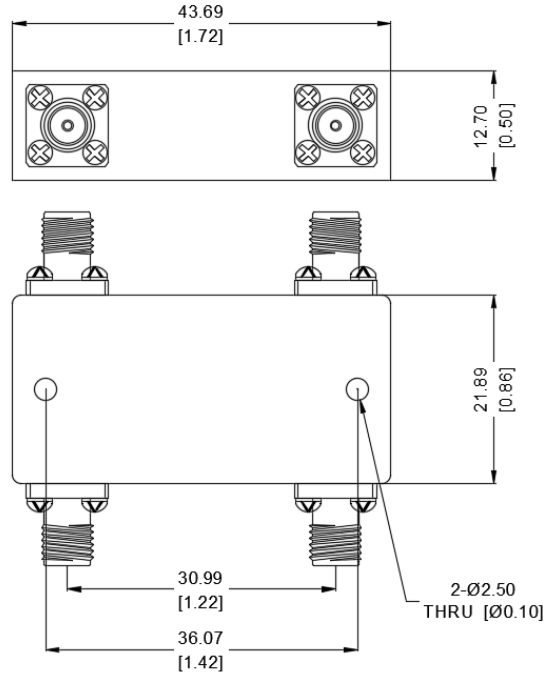

Product: Hybrid Coupler

Part Number: LDC-18/40-90S

Specification					
No.	Parameter	Minimum	Typical	Maximum	Units
1	Frequency range	18	-	40	GHz
2	Insertion Loss	-	-	2	dB
3	Phase Balance:	-	-	±10	dB
4	Amplitude Balance	-	-	±1	dB
5	Isolation	14	-		dB
6	VSWR	-	-	1.6	-
7	Power			20	W cw
8	Operating Temperature Range	-40	-	+85	°C
9	Impedance	-	50	-	Ω
10	Connector	2.92-F			
11	Preferred finish	Black/yellow/green/silver/blue			

Remarks:

1. Not include Theoretical loss 3db
2. Power rating is for load vswr better than 1.20:1

Environmental Specifications	
Operational Temperature	-40°C~+85°C
Storage Temperature	-50°C~+105°C
Altitude	30,000 ft. (Epoxy Sealed Controlled environment)
	60,000 ft. 1.0psi min (Hermetically Sealed Un-controlled environment) (Optional)
Vibration	25gRMS (15 degrees 2KHz) endurance, 1 hour per axis
Humidity	100% RH at 35°C, 95%RH at 40°C
Shock	20G for 11msec half sine wave, 3 axis both directions
Mechanical Specifications	
Housing	Aluminum
Connector	Passivated or stainless steel
Female Contact:	gold plated beryllium brass
Rohs	compliant
Weight	0.1kg

No.89,Huahan Road, chenghua Zone Chengdu, Sichuan China Zip Code:610000

All Dimensions in mm

Outline Tolerances $\pm 0.5(0.02)$

Mounting Holes Tolerances $\pm 0.2(0.008)$

All Connectors: 2.92-Female

TEST DATA