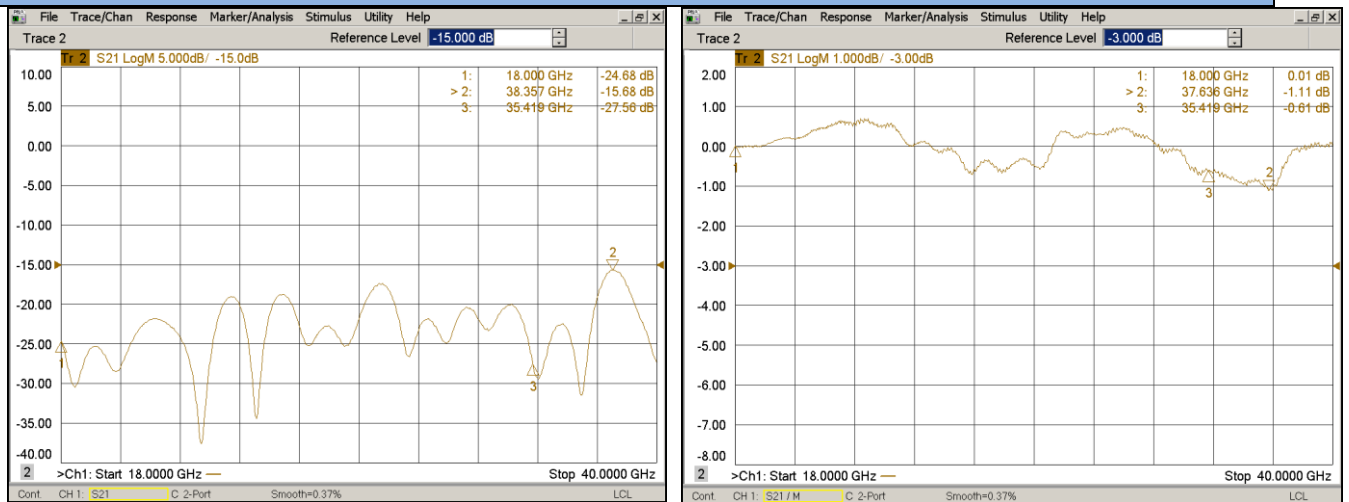

Product: Hybrid Coupler

Part Number: LDC-18/40-90S

Specification					
No.	Parameter	Minimum	Typical	Maximum	Units
1	Frequency range	18	-	40	GHz
2	Insertion Loss	-	-	2	dB
3	Phase Balance:	-	-	±10	dB
4	Amplitude Balance	-	-	±1	dB
5	Isolation	14	-		dB
6	VSWR	-	-	1.6	-
7	Power			20	W cw
8	Operating Temperature Range	-40	-	+85	°C
9	Impedance	-	50	-	Ω
10	Connector	2.92-F			
11	Preferred finish	Black/yellow/green/silver/blue			

No.89,Huahan Road, chenghua Zone Chengdu, Sichuan China Zip Code:610000

All Dimensions in mm

Outline Tolerances $\pm 0.5(0.02)$

Mounting Holes Tolerances $\pm 0.2(0.008)$

All Connectors: 2.92-Female

TEST DATA