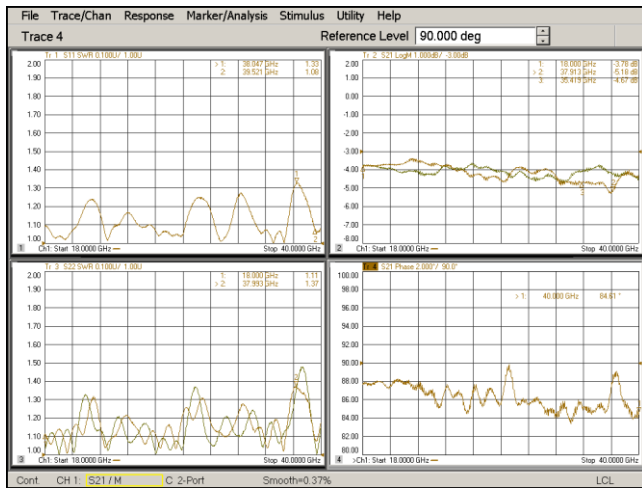

成都利德尔科技有限公司 ChengDu Leader Microwave Technology Co.,Ltd

电话: 028-65199117 传真: 028-65199116

<http://www.leadermicrowave.com> sales@leader-mw.com

TEL: +86-28-65199117 FAX: +86-28-65199116

Add: 中国 成都市成华区华翰路 89 号 610000

No.89,Huahan Road, chenghua Zone Chengdu, Sichuan China Zip Code:610000